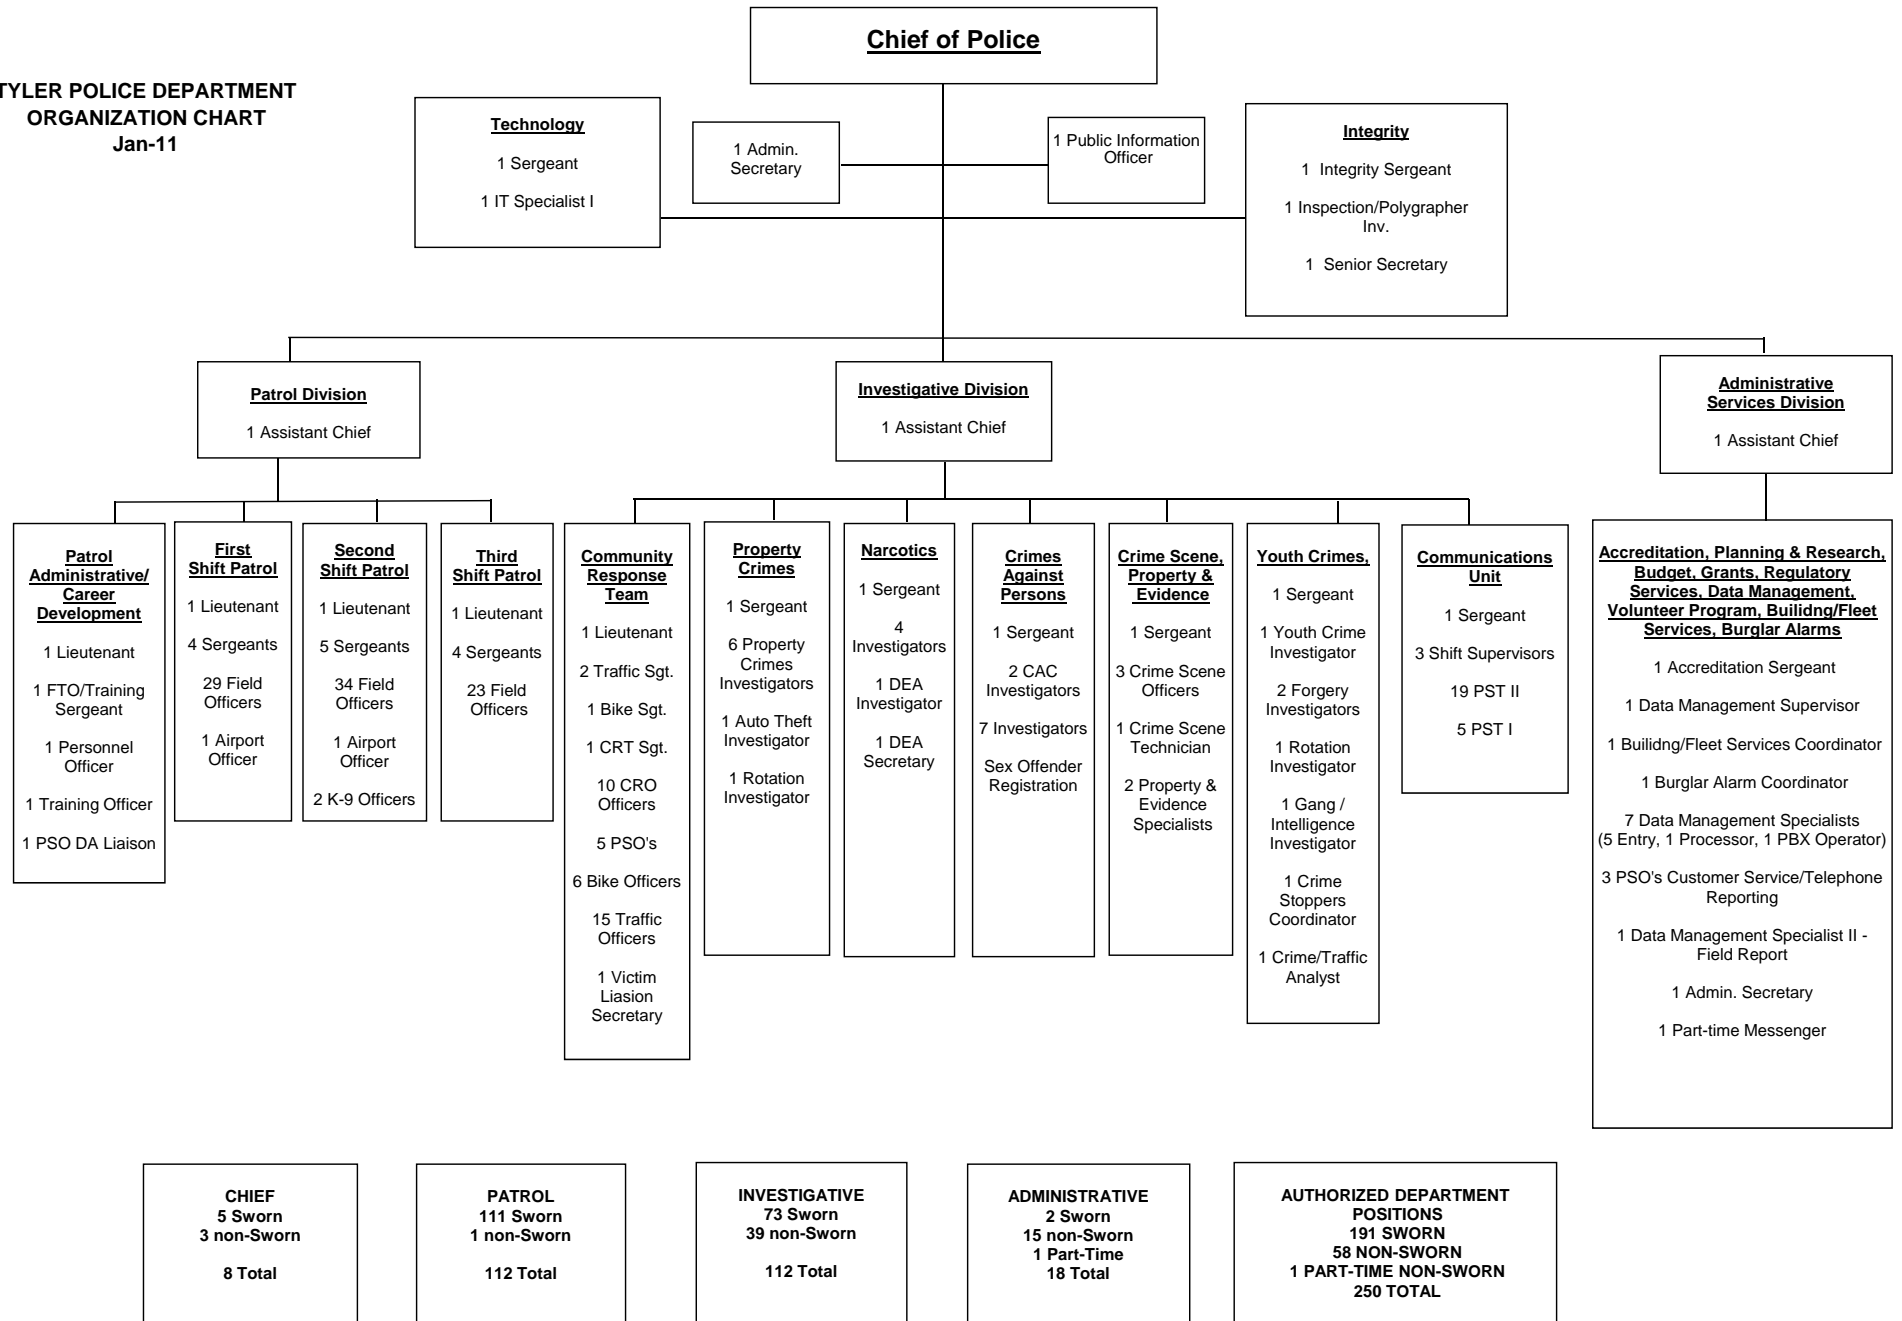

**TYLER POLICE DEPARTMENT
ORGANIZATION CHART
Jan-11**

CHIEF
5 Sworn
3 non-Sworn
8 Total

PATROL
111 Sworn
1 non-Sworn
112 Total

INVESTIGATIVE
73 Sworn
39 non-Sworn
112 Total

ADMINISTRATIVE
2 Sworn
15 non-Sworn
1 Part-Time
18 Total

AUTHORIZED DEPARTMENT POSITIONS
191 SWORN
58 NON-SWORN
1 PART-TIME NON-SWORN
250 TOTAL