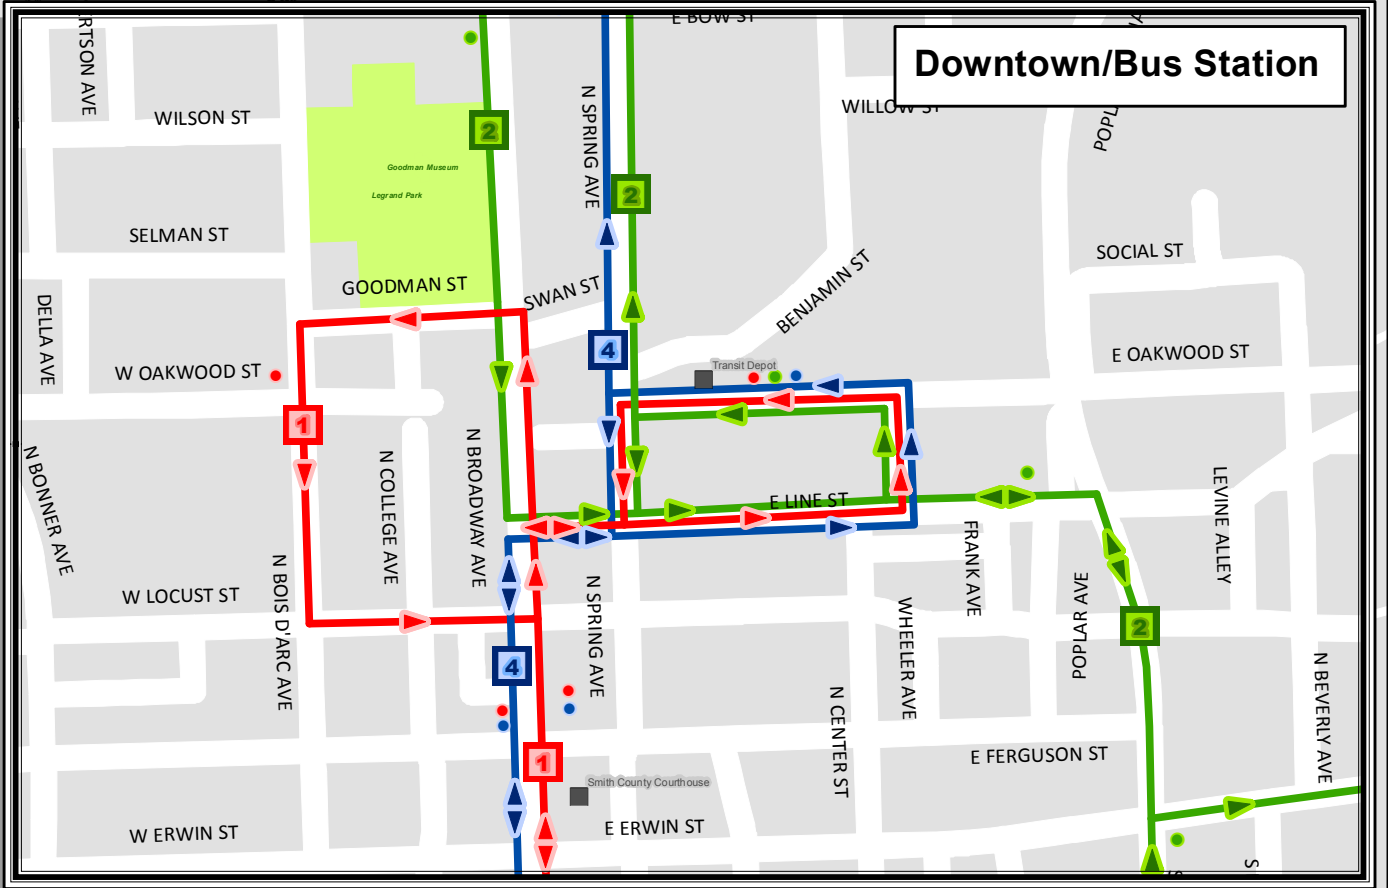

Downtown/Bus Station

Legend

- 1 Red Line
- 2 Green Line
- 3 Yellow Line
- 4 Blue Line
- * Hospital
- Point of Interest
- Campus
- School

Tyler Transit